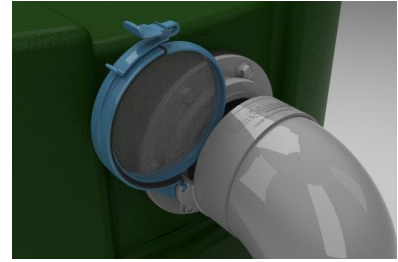

mozzie stoppa™ EASY-CLEAN

Product: Mozzie Stoppa Easy Clean 90mm

Code: TATO27

Maintenance Friendly Mozzie Stoppa Screen

Product Description

Mozzie Stoppa Easy Clean™ is a maintenance friendly Mozzie Stoppa Screen which incorporates a spring hinged 0.955mm aperture stainless steel screen moulded into a 90mm male and female PVC fitting.

Feature & Benefits

- Easy cleaning - just unlatch then brush or hose off
- Improve tank water, keep mosquitoes, insects and vermin out
- Allow tank water to breathe
- Can be fitted to all 90mm tank overflow outlets and 90mm pipe
- Incorporates a spring hinged 0.955mm aperture stainless steel screen
- Ideal for new installations or upgrade an existing Mozzie Stoppa
- 90mm male and female PVC fitting

Installation

New Installation

When selecting a location for the Mozzie Stoppa Easy Clean™ consideration must be given to maintenance. The Mozzie Stoppa Easy Clean™ must be in a position for easy access for cleaning of the stainless steel mozzie screen.

1. Ensuring the hinged screen is facing up, glue the fitting into the overflow outlet.

Upgrading an Existing Mozzie Stoppa (if glued in place)

1. Cut pipe after existing Mozzie Stoppa - leave enough space to install Mozzie Stoppa Easy Clean (approx. 30mm)
2. Remove the existing Mozzie Stoppa mesh screen by cutting it out
3. Glue in place the Mozzie Stoppa Easy Clean, ensuring the hinged screen is facing up.