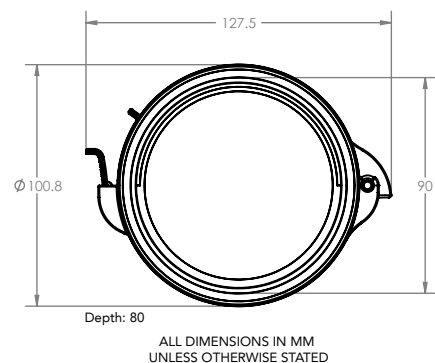

1. Ensuring the hinged screen is facing up, glue the fitting into the overflow outlet.

Upgrading an Existing Mozzie Stoppa (if glued in place)

1. Cut pipe after existing Mozzie Stoppa - leave enough space to install Mozzie Stoppa Easy Clean (approx. 30mm)
2. Remove the existing Mozzie Stoppa mesh screen by cutting it out
3. Glue in place the Mozzie Stoppa Easy Clean, ensuring the hinged screen is facing up.